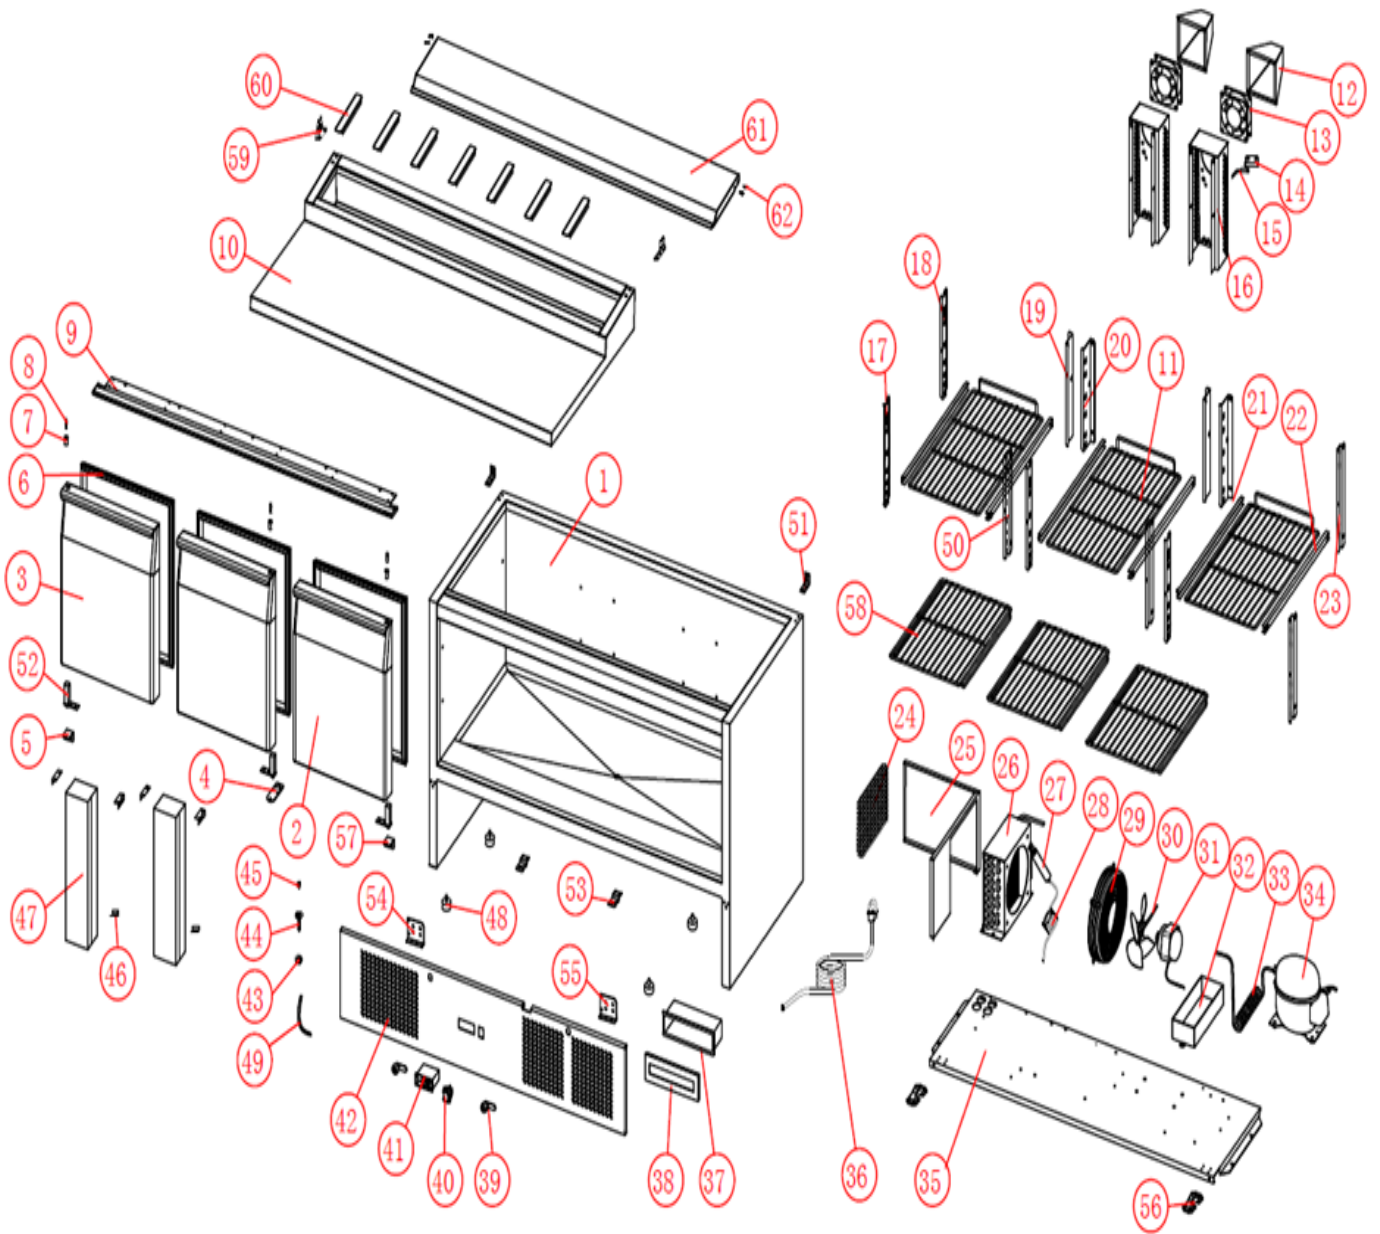

BCC3ENXX

Exploded parts diagram

Part Number	number	name	quantity
***	1	Cabinet	1
***	2	Door (right) *Please check cabinet Mark*	2
***	3	Door (left) *Please check cabinet Mark*	1
K8-HINGE08	4	Bottom Hinge Centre	1
K8-HINGE05	5	Bottom Hinge	2
K8-GASKET04	6	Door Gasket	3
K8-AXISSLEEVE	7	Bush	6
K8-HINGEPIN01	8	Hinge Pin	6
K8-HINGE07	9	Upper Hinge Plate	1
***	10	Countertop	1
X1-SHELF04	11	Shelf	3
***	12	Air Guide Cover	2
X1-FAN03	13	Evap Fan	2
***	14	Probe Cover	1
K8-PROBE01	15	Probe	1
***	16	Fan Base	2
***	17	Ladder Rack (left)	3
***	18	Side Rear Ladder Rack(left)	1
***	19	Rear Ladder Rack(left)	2
***	20	Rear Ladder Rack(right)	2
K8-GUIDE02	21	Left Shelf Guide	3
K8-GUIDE03	22	Right Shelf Guide	3
***	23	Side Rear Ladder Rack(right)	1
***	24	Filter	1
***	25	Air Deflector	1
K8-COND02	26	Condenser	1
***	27	Drier	1
X1-CAPILLARY03	28	Capillary	1
***	29	Cond Fan Guard	1
K8-BLADE01	30	Cond Fan Blade	1
X1-FAN01	31	Cond Fan Motor	1
K8-PAN01	32	Vaporising Tray	1
***	33	Vaporising Coil	1
X1-COMP05	34	Compressor	1
***	35	Cooling Unit Board	1
***	36	Power Cord	1
***	37	plastic water-proof box	1
***	38	Plastic Water-proof Box Cover	1
X1-LOCK04	39	Door Lock	2
X1-SWITCH01	40	Power Switch	1
X1-CONTROLLER04	41	Controller	1
***	42	Panel	1
K8-DRAIN01	43	Drainpipe Butt	1
K8-DRAIN02	44	Drain Spigot	1
K8-PLUG	45	Water Plug	1

***	46	Mullion Connector	6
***	47	Centre Mullion	2
***	48	Feet	4
K8-DRAIN03	49	PVC Drainpipe	1
***	50	Ladder Rack (right)	3
***	51	Top Fixing Brackets	2
***	52	Spring Hinge	3
***	53	Panel Lock Bracket	2
***	54	Panel Hinge Fixing Plate (left)	1
***	55	Panel Hinge Fixing Plate (right)	1
***	56	Panel Hinge	2
K8-HINGE05	57	Right Bottom Hinge	1
X1-SHELF11	58	Bottom Shelf	3
K8-HINGEAXIS	59	Hinge Axis Base	2
K8-SPACER01	60	Spacer Bar	7
K8-LID02	61	Lid	1
K8-COVERAXIS	62	Cover Axis Lid	4

***** Please contact Spares for assistance *****

***Other model variants available;**

BCC3-GR-TOP

BCC3PIZZA

BCC3PREPGRANITE